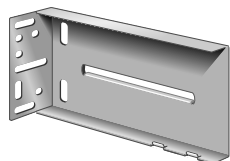

# 8450, 8455 Soft-Close Box or File Drawer Slide

8450/8455

8450/8455

8403

8404

Medium-duty, precision slides for box drawer or pedestal file drawers up to 24" wide.

- number** 8450 — Full Extension Soft-Close Drawer Slide  
8455 — 1" Overtravel Soft-Close Drawer Slide
- mounting** Side mounting for frame and frameless construction.
- height** 1-13/16"
- clearance** 1/2" plus 1/32" minus 0" each side
- load rating** 8450: 100-Pound Class  
8455: 90-Pound Class
- finish** Anochrome, Ebony Black
- action** Progressive telescopic movement on precision steel ball bearings.
- features**
  - 32mm hole pattern with direct access mounting.
  - Lever disconnect for easy drawer removal; ball retainer latch and ramps for easy drawer insertion.
  - Drawer adjustment without removal.
  - Metal ball retainer holds three bearings per inch of race for smooth and quiet motion.
  - Polymer stop cushions; non-handed design.
- sizes** 8450: 12", 14", 16", 18", 20", 22", 24", 26", 28"  
8455: 16", 18", 20", 22", 24", 26", 28"
- packed**
  - Poly Pack (8450P/8455P): One set per poly bag with screws and instructions. 10 sets per carton.
  - Bulk Pack (8450B/8455B): 10 pairs per box; screws not included.
  - Quantity Pack (8450Q/8455Q): 100 cabinet members (5 cartons) and 100 drawer members (1 or 2 cartons depending on length). Screws not included.

## optional brackets

- number** 8403 — Rear Mounting Bracket — Non-handed snap-on design; 2-3/4" maximum adjustment.
- packed**
  - Standard Pack — 20 brackets per carton.
  - Barrel Pack — 400 brackets per carton.
- number** 8404 — Front Face Frame Bracket — Non-handed snap-on design; fits all KV 8400 series product. Available in zinc, black and white.
- packed**
  - Standard Pack — 20 brackets per carton.
  - Bulk Pack — 100 brackets per carton.
  - Barrel Pack — 400 brackets per carton.
  - Kit Pack — includes 2 8403 rear-mounting brackets and 2 8404 front face frame brackets. Screws and installation instructions included in a poly bag.