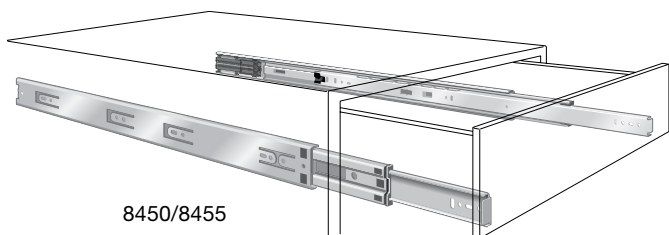

# 8450, 8455 Soft-Close Box or File Drawer Slide

8450/8455

8450/8455

8403

8404

Medium-duty, precision slides for box drawer or pedestal file drawers up to 24" wide.

- number** 8450 — Full Extension Soft-Close Drawer Slide  
8455 — 1" Overtravel Soft-Close Drawer Slide
- mounting** Side mounting for frame and frameless construction.
- height** 1-13/16"
- clearance** 1/2" plus 1/32" minus 0" each side
- load rating** 8450: 100-Pound Class  
8455: 90-Pound Class
- finish** Anochrome, Ebony Black
- action** Progressive telescopic movement on precision steel ball bearings.
- features**
  - 32mm hole pattern with direct access mounting.
  - Lever disconnect for easy drawer removal; ball retainer latch and ramps for easy drawer insertion.
  - Drawer adjustment without removal.
  - Metal ball retainer holds three bearings per inch of race for smooth and quiet motion.
  - Polymer stop cushions; non-handed design.
- sizes** 8450: 12", 14", 16", 18", 20", 22", 24", 26", 28"  
8455: 16", 18", 20", 22", 24", 26", 28"
- packed**
  - Poly Pack (8450P/8455P): One set per poly bag with screws and instructions. 10 sets per carton.
  - Bulk Pack (8450B/8455B): 10 pairs per box; screws not included.
  - Quantity Pack (8450Q/8455Q): 100 cabinet members (5 cartons) and 100 drawer members (1 or 2 cartons depending on length). Screws not included.

## optional brackets

- number** 8403 — Rear Mounting Bracket — Non-handed snap-on design; 2-3/4" maximum adjustment.
- packed**
  - Standard Pack — 20 brackets per carton.
  - Barrel Pack — 400 brackets per carton.
- number** 8404 — Front Face Frame Bracket — Non-handed snap-on design; fits all KV 8400 series product. Available in zinc, black and white.
- packed**
  - Standard Pack — 20 brackets per carton.
  - Bulk Pack — 100 brackets per carton.
  - Barrel Pack — 400 brackets per carton.
  - Kit Pack — includes 2 8403 rear-mounting brackets and 2 8404 front face frame brackets. Screws and installation instructions included in a poly bag.