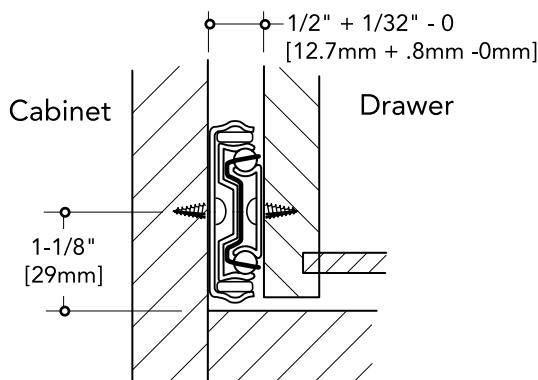

# 8450, 8455 Soft-Close Box or File Drawer Slide

8450/8455

8450/8455

8403

8404

Medium-duty, precision slides for box drawer or pedestal file drawers up to 24" wide.

- number** 8450 — Full Extension Soft-Close Drawer Slide  
8455 — 1" Overtravel Soft-Close Drawer Slide
- mounting** Side mounting for frame and frameless construction.
- height** 1-13/16"
- clearance** 1/2" plus 1/32" minus 0" each side
- load rating** 8450: 100-Pound Class  
8455: 90-Pound Class
- finish** Anochrome, Ebony Black
- action** Progressive telescopic movement on precision steel ball bearings.
- features**
  - 32mm hole pattern with direct access mounting.
  - Lever disconnect for easy drawer removal; ball retainer latch and ramps for easy drawer insertion.
  - Drawer adjustment without removal.
  - Metal ball retainer holds three bearings per inch of race for smooth and quiet motion.
  - Polymer stop cushions; non-handed design.
- sizes** 8450: 12", 14", 16", 18", 20", 22", 24", 26", 28"  
8455: 16", 18", 20", 22", 24", 26", 28"
- packed**
  - Poly Pack (8450P/8455P): One set per poly bag with screws and instructions. 10 sets per carton.
  - Bulk Pack (8450B/8455B): 10 pairs per box; screws not included.
  - Quantity Pack (8450Q/8455Q): 100 cabinet members (5 cartons) and 100 drawer members (1 or 2 cartons depending on length). Screws not included.

## optional brackets

- number** 8403 — Rear Mounting Bracket — Non-handed snap-on design; 2-3/4" maximum adjustment.
- packed**
  - Standard Pack — 20 brackets per carton.
  - Barrel Pack — 400 brackets per carton.
- number** 8404 — Front Face Frame Bracket — Non-handed snap-on design; fits all KV 8400 series product. Available in zinc, black and white.
- packed**
  - Standard Pack — 20 brackets per carton.
  - Bulk Pack — 100 brackets per carton.
  - Barrel Pack — 400 brackets per carton.
  - Kit Pack — includes 2 8403 rear-mounting brackets and 2 8404 front face frame brackets. Screws and installation instructions included in a poly bag.